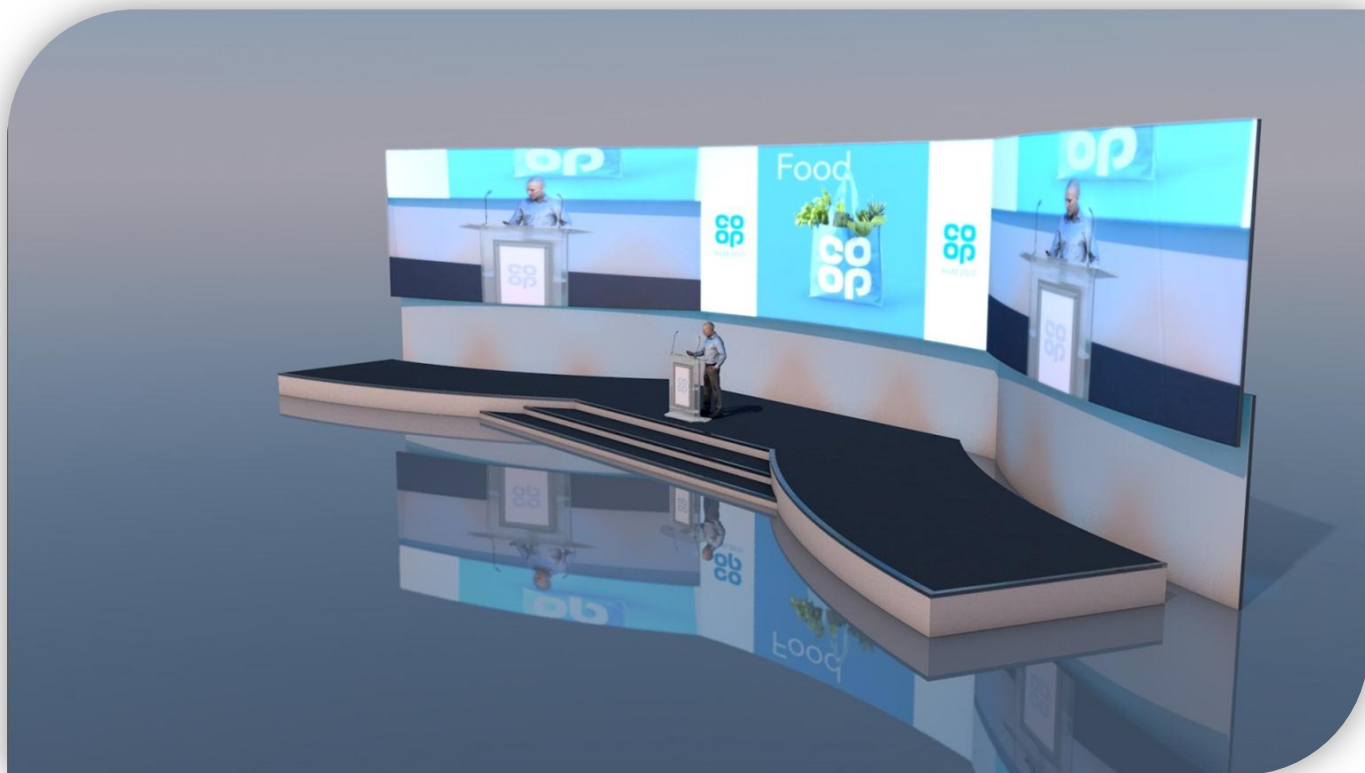

All costs to have VAT added

Set visual

All costs to have VAT added

Set & Stage

- This set is designed for large audiences with multiple picture sources, it is very impacting and can easily handle 16 picture in picture layers, including live DMs, live camera and presentations all at once
- The backdrop is 4 metres high with a width of 24 metres
- The bottom section is created using white fabric perfect for lighting and effects
- Stage is to full width with steps to the front, carpeted and valanced

Screens

- The screen is utilises 4k projection to create a three picture blend 24m wide
- All screen content is controlled by a video switcher allowing seamless transition between sources
- Presentation content will run from dedicated show laptops, controlled from stage via a remote mouse
- There will be comfort monitors on stage showing the main screen output

Lighting

- Open white stage wash with focused lighting for the lectern
- Intelligent LED battens uplighting the set allow dynamic colour change effects
- Digital lighting desk to control stage wash and intelligent lighting fixtures

Audio

- Four lapel and six handheld radio microphones
- 24 channel sound desk
- 2400w audio amplifier powering floor mounted speakers

SELECTBRIEF

Audio Visual & Conferencing

Complete Event Cost

£58,786.00

WITH VAT TO BE ADDED