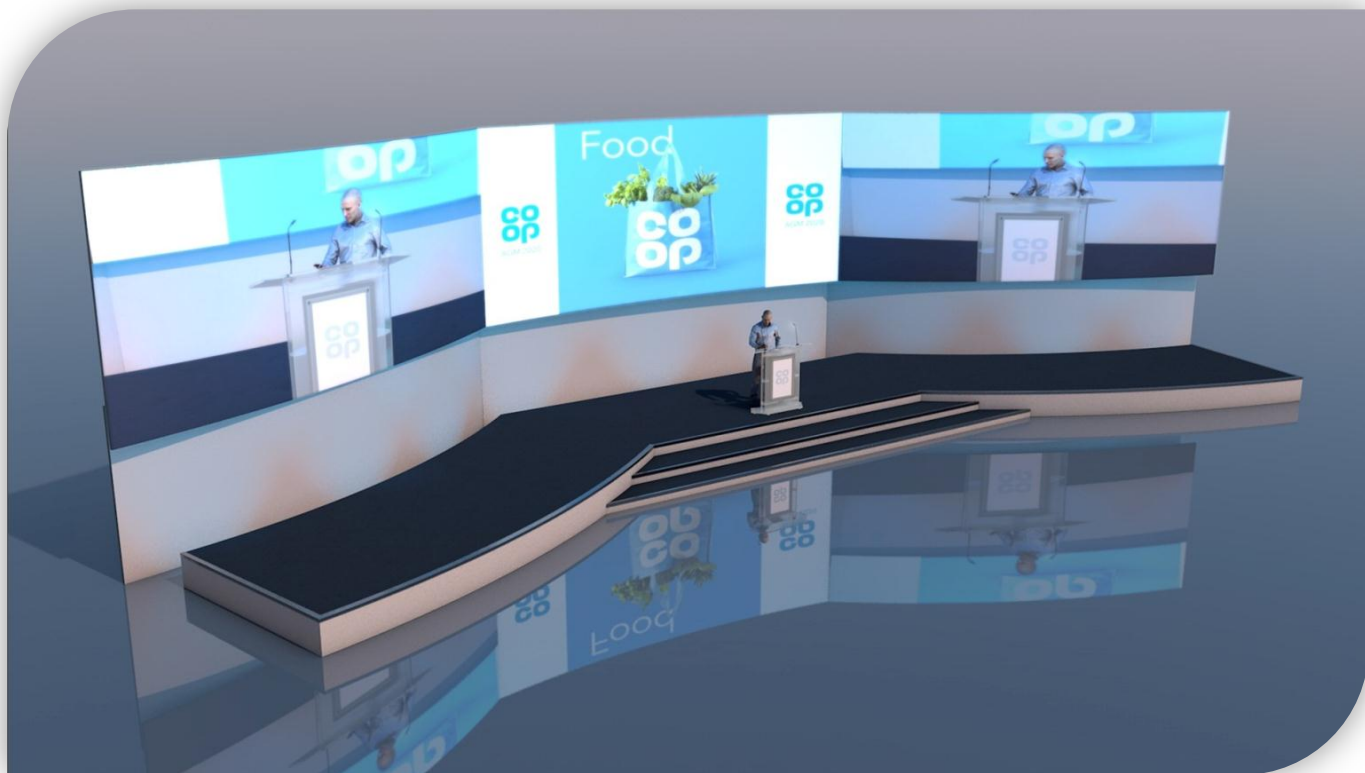

SELECTBRIEF

Audio Visual & Conferencing

Co-op

24m wide screen

Quote ref:

Set visual

All costs to have VAT added

Set visual

All costs to have VAT added

Set visual

All costs to have VAT added

Set & Stage

- This set is designed for large audiences with multiple picture sources, it is very impacting and can easily handle 16 picture in picture layers, including live DMs, live camera and presentations all at once
- The backdrop is 4 metres high with a width of 24 metres
- The bottom section is created using white fabric perfect for lighting and effects
- Stage is to full width with steps to the front, carpeted and valanced

Screens

- The screen is utilises 4k projection to create a three picture blend 24m wide
- All screen content is controlled by a video switcher allowing seamless transition between sources
- Presentation content will run from dedicated show laptops, controlled from stage via a remote mouse
- There will be comfort monitors on stage showing the main screen output

Lighting

- Open white stage wash with focused lighting for the lectern
- Intelligent LED battens uplighting the set allow dynamic colour change effects
- Digital lighting desk to control stage wash and intelligent lighting fixtures